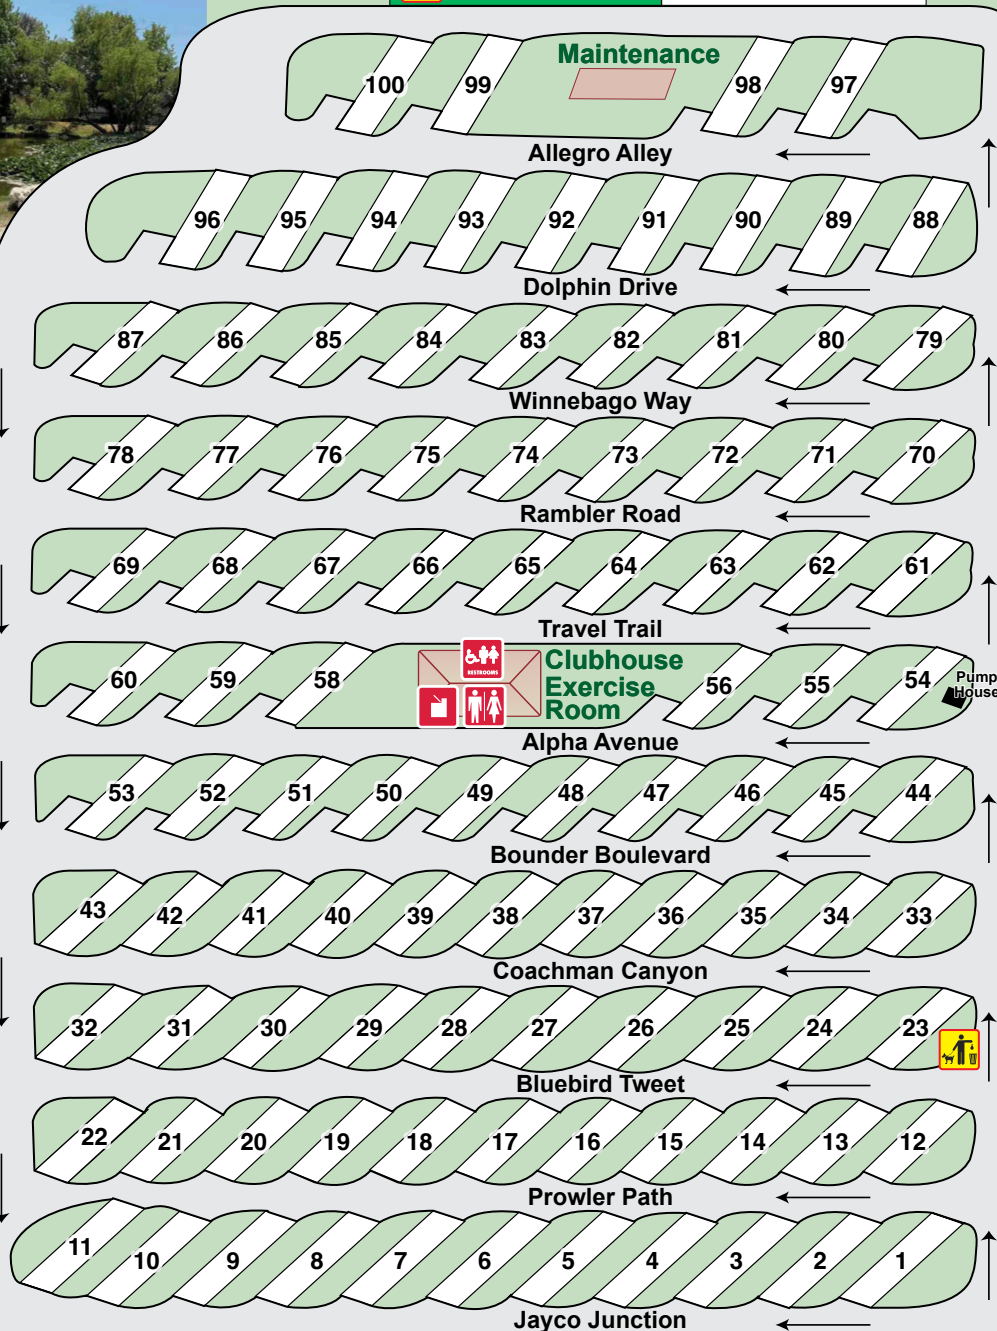

Gathering Park

SPEED LIMIT  
**10**  
MPH

MAP NOT TO SCALE

CALL  
**911**  
EMERGENCY

Dumpsters

Site #

Door Code

**SMILE!**  
You are on camera throughout the park.

To 87

Highway Street

To 16