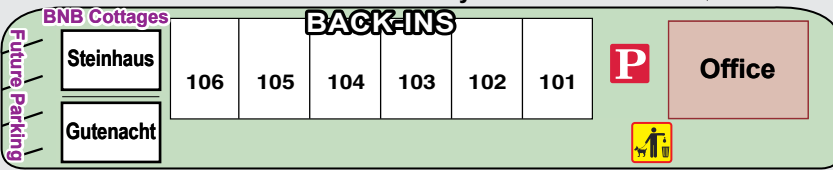

Gathering Park

SPEED LIMIT  
**10**  
MPH

MAP NOT TO SCALE

CALL  
**911**  
EMERGENCY

Dumpsters

Site #

Door Code

**SMILE!**  
You are on camera throughout the park.